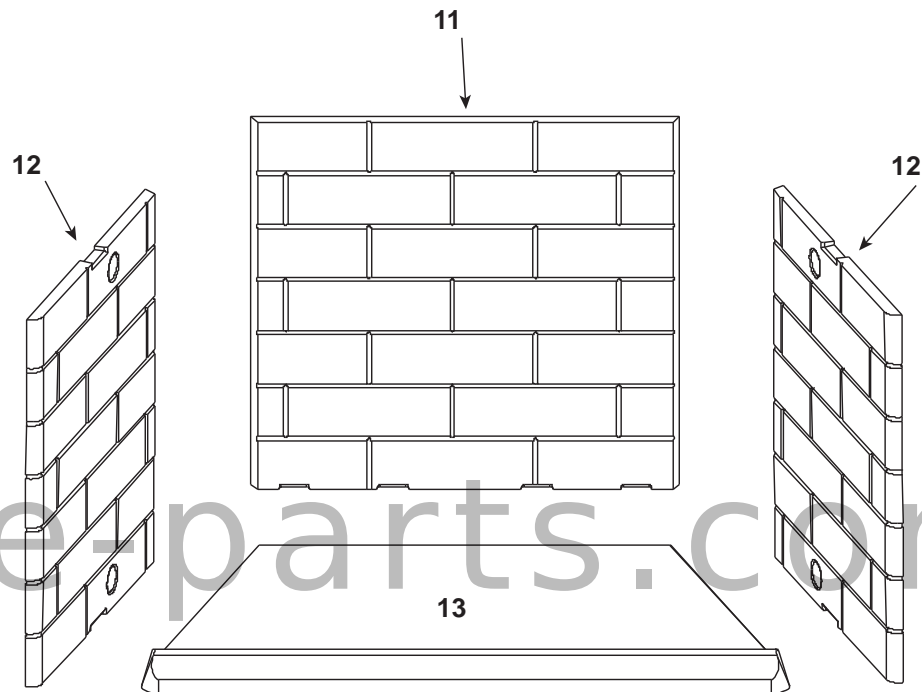

No one builds a better fire

Beginning Manufacturing Date: Sept 2000

Ending Manufacturing Date: Active

Traditional Refractory

IMPORTANT: THIS IS DATED INFORMATION. Parts must be ordered from a dealer or distributor. **Hearth and Home Technologies does not sell directly to consumers.** Provide model number and serial number when requesting service parts from your dealer or distributor.

Stocked at Depot

ITEM	DESCRIPTION	COMMENTS	PART NUMBER	
11	Brick Refractory - Back		28394	
12	Brick Refractory - Left/Right Side	Qty. 2 req	28393	
13	Brick Refractory - Hearth		28391	
	Damper Repair Kit		4010-001	
	Door Pivot Clip	Qty. 2 req	31527	
	Door Track		15427	
	Firescreen Rod	Qty. 2 req	28404	Y
	Junction Box Cover Plate	Qty. 3 req	26548	
	Junction Box Kit		JK9	Y
	Nailing Flange	Qty. 4 req	31190	
	Drywall Flange		28388	
	Refractory Retainer	Qty. 3 req	11847	
	Smoke Shield Extension Kit		35397	
	Strip Protector	Qty. 2 req	18320	
	Touch-up Paint		71479