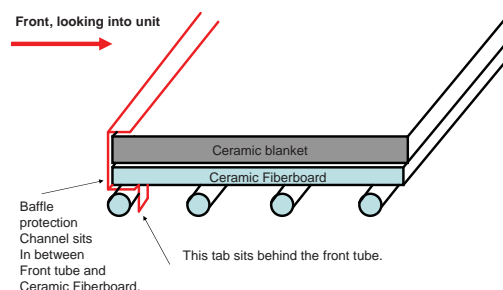

Protection Channel

Side view

13	Baffle Protection Panel		480-2100	

Additional service part numbers on following page.