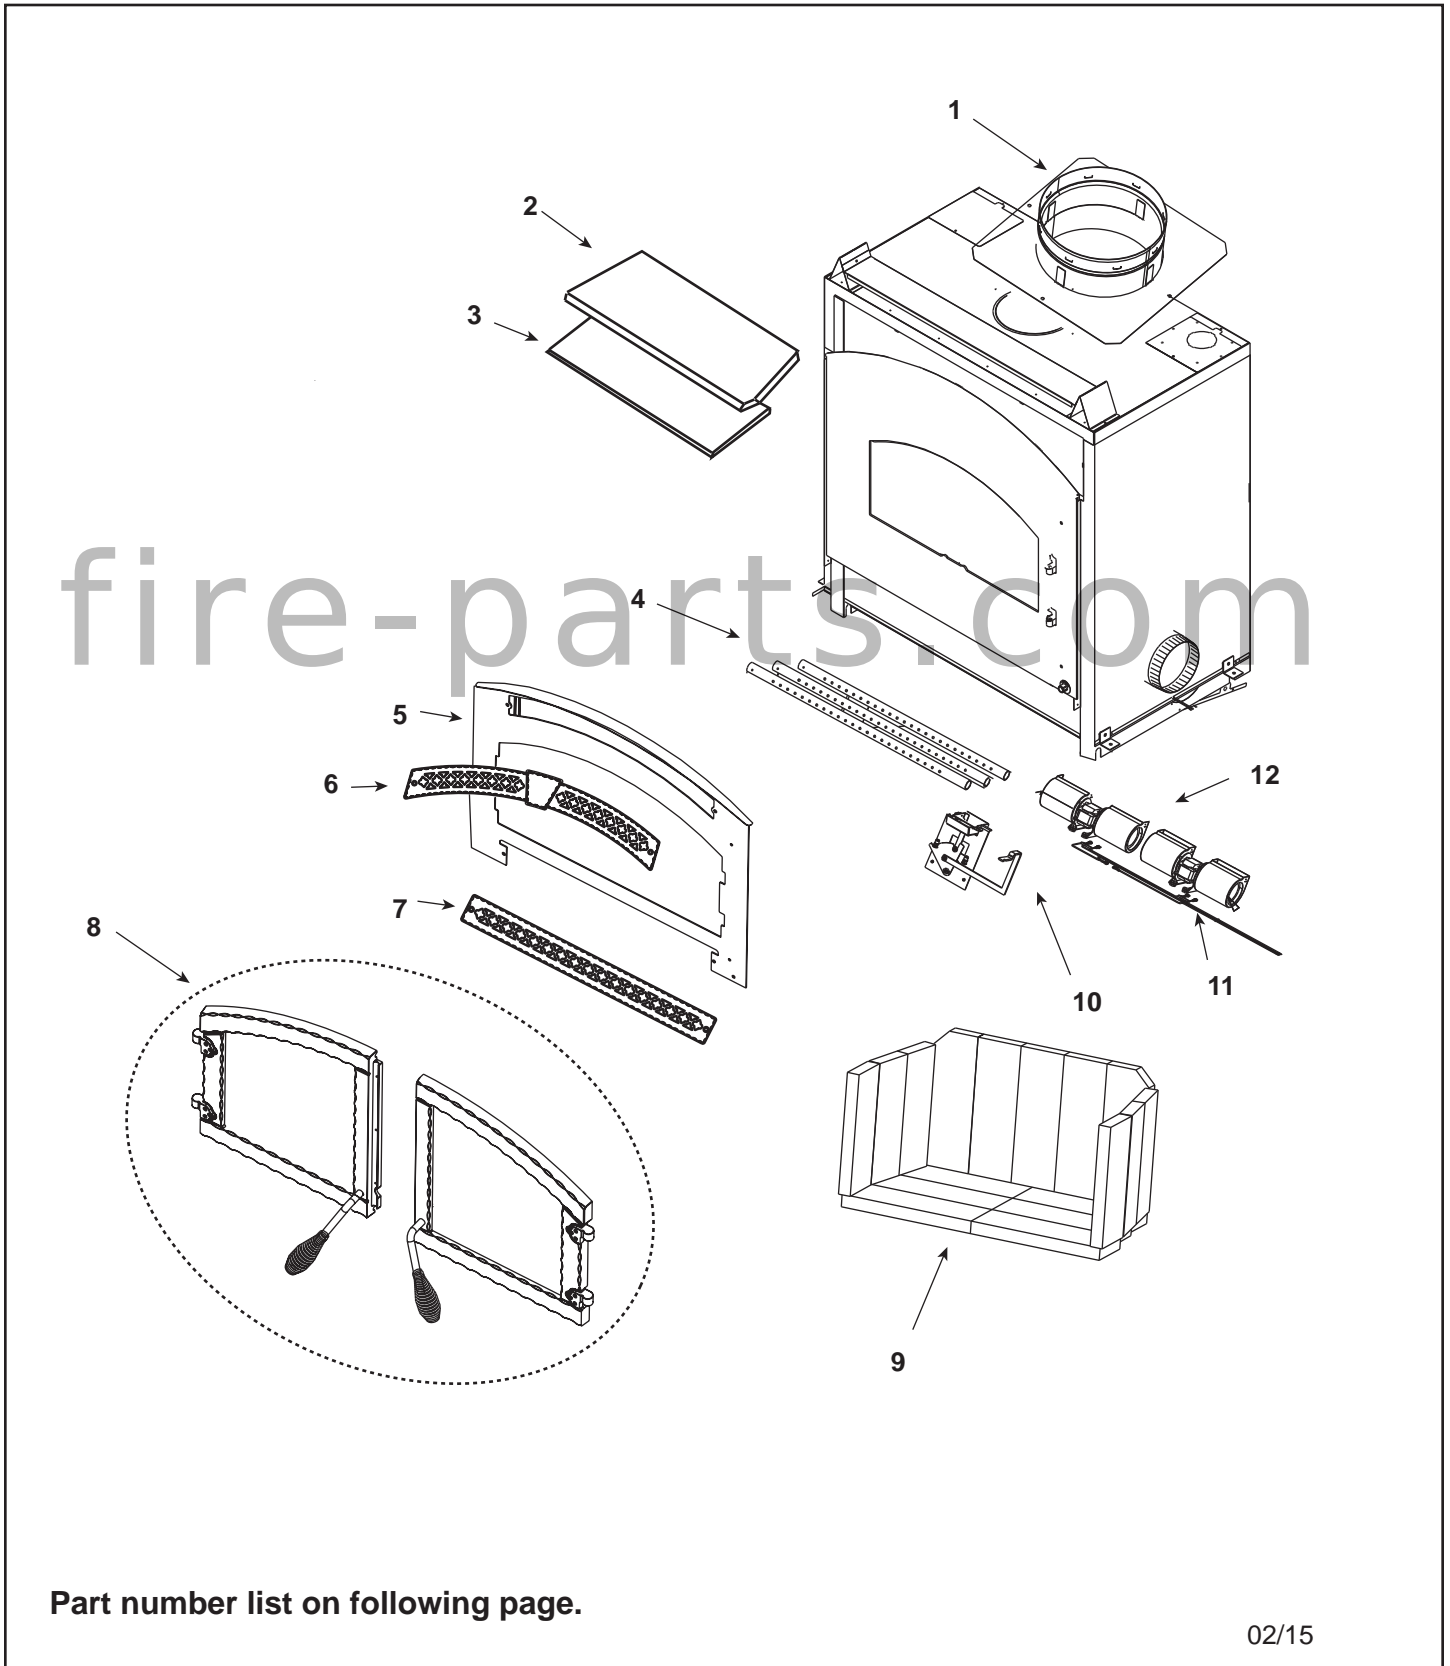

Northstar-BK, Black (Feb 2003-Active), Northstar-NT, Nickel (July 2004- Active)
Northstar-GD, Gold (May 2003 -Apr 2004), Northstar-GT, Gold Trim (July 2004-Sept 2007)

Part number list on following page.