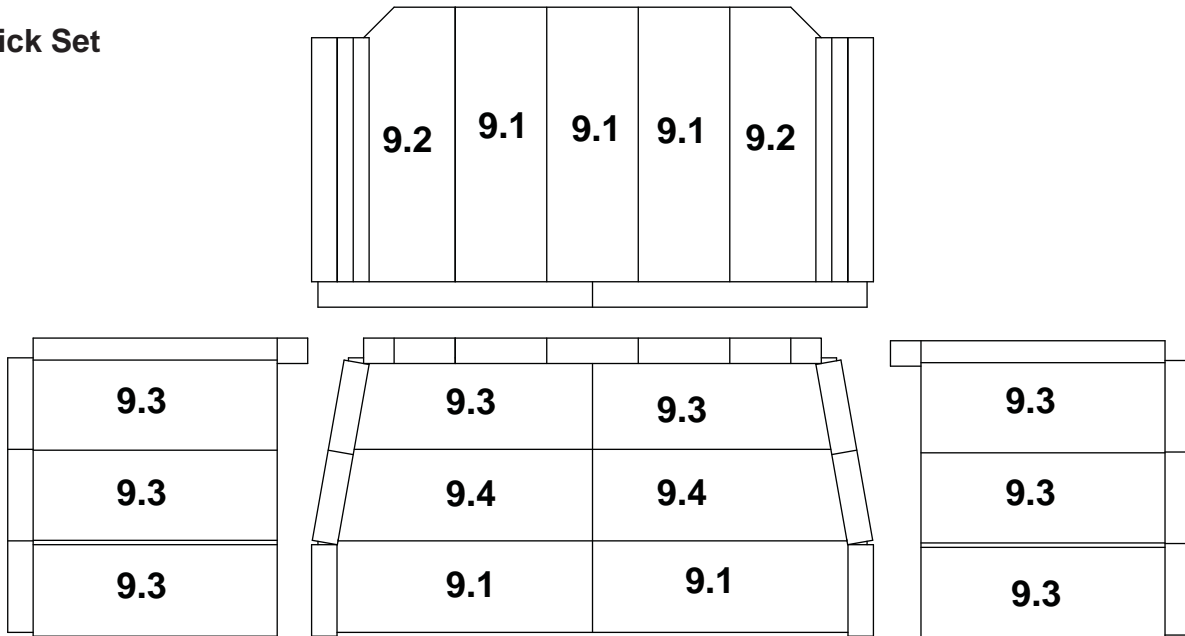

No one builds a better fire

Beginning Manufacturing Date: Mar 2002

Ending Manufacturing Date: Active

#9 Brick Set

IMPORTANT: THIS IS DATED INFORMATION. Parts must be ordered from a dealer or distributor. **Hearth and Home Technologies does not sell directly to consumers.** Provide model number and serial number when requesting service parts from your dealer or distributor.

Stocked at Depot

ITEM	DESCRIPTION	COMMENTS	PART NUMBER	
9	Brick Set		BRICK-480	
9.1	Brick, 13-1/4" x 4-1/2" x 1-1/4"	Qty 5 req	SRV7000-306	
9.2	Brick, 13-1/2" x 4-1/2" x 1-1/4", With 1-1/2" Chamfer	Qty 2 req	480-2270	
9.3	Brick, 12" x 4-1/2" x 1-1/4"	Qty 8 req	480-2280	
9.4	Brick 12-1/2" x 4-1/2" x 1-1/4"	Qty 2 req	480-2290	
10	Timer Assembly		SRV480-5150	Y
	Gasket, Timer		480-1240	
	Timer		SRV480-1940	Y
	Screw, 8-32 x 1/2" (Assembly includes qty. of 2)	Pkg of 25	220-0030/25	Y
	Washer (Assembly includes qty. of 2)	Pkg of 25	227-0080/25	Y
11	Wiring Harness		SRV480-0990	Y
12	Blower Assembly w/Bracket	Pre 0091535936	812-4900	Y
		Post 0091535936	SRV433-5890	Y