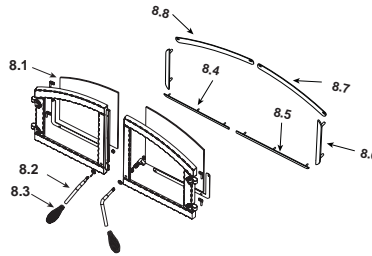

No one builds a better fire

Beginning Manufacturing Date: Mar 2002

Ending Manufacturing Date: Active

#8 Door Assembly

IMPORTANT: THIS IS DATED INFORMATION. Parts must be ordered from a dealer or distributor. **Hearth and Home Technologies does not sell directly to consumers.** Provide model number and serial number when requesting service parts from your dealer or distributor.

Stocked at Depot

ITEM	DESCRIPTION	COMMENTS	PART NUMBER	
8	Door Assembly, Black, (A whole neew door must be ordered to change the color of the trim	Pre 0071533828	480-5010	
		Post 0071533828	SRV480-5460	
	Door Assembly, Nickel, (A whole neew door must be ordered to change the color of the trim	Pre 0071533825	480-5330	
		Post 0071533825	SRV480-5480	
	Door Assembly, Gold, (A whole neew door must be ordered to change the color of the trim	Pre 0071533825	480-5270	
		Post 0071533825	N/A	
	Door Gasketing, 1/2 in.		SRV433DRGASKET	Y
	Gasket, Lytherm, 1/2 x 1/8, 4.	4.17 Ft	834-2590	
	Door Hinges, Right Hand	Pkg of 4	480-2110/4	Y
	Door Hinges, Left hand	Pkg of 4	480-2120/4	Y
	Screw, 8 x 32 x 3/8	Pkg of 40	225-0500/40	Y
	Washer, 3/8 SAE,	3 ea	832-0990	Y
8.1	Glass Assembly	Qty 2 req	480-5430	Y
	Glass Gasketing, 1/4 in	10 Ft	834-1460	Y
	Glass Frame Bottom		480-1450	
	Glass Frame Top		480-1440	
8.2	Handle Assembly		HANDLES-480	
	Includes 2 door handles, securing bracket, lock nut, latch cam key and cam latch			
	Cam Latch		32084	
	Cam Latch Key, 5/8 in		430-1151	
	Door Handle	Left	SRV480-0530	
		Right	SRV480-0520	
8.3	Spring Handle, 1/2" Gold	Pkg of 2	832-0620	Y
	Spring Handle, 1/2" Nickel	Pkg of 1	250-8330	Y
8.4	Door Trim Bottom, Left (Only use for damaged as a replacement for damaged parts)	Gold	480-1680	
		Nickel	480-1800	
8.5	Door Trim Bottom, Right (Only use for damaged as a replacement for damaged parts)	Gold	480-1670	
		Nickel	480-1790	
8.6	Door Trim Top, Left (Only use for damaged as a replacement for damaged parts)	Gold	480-1660	
		Nickel	480-1780	
8.7	Door Trim Top, Right (Only use for damaged as a replacement for damaged parts)	Gold	480-1650	
		Nickel	480-1770	
8.8	Door Trim Top, Side (Only use for damaged as a replacement for damaged parts)	Gold	480-1690	
		Nickel	480-1810	

Additional service part numbers on following page.