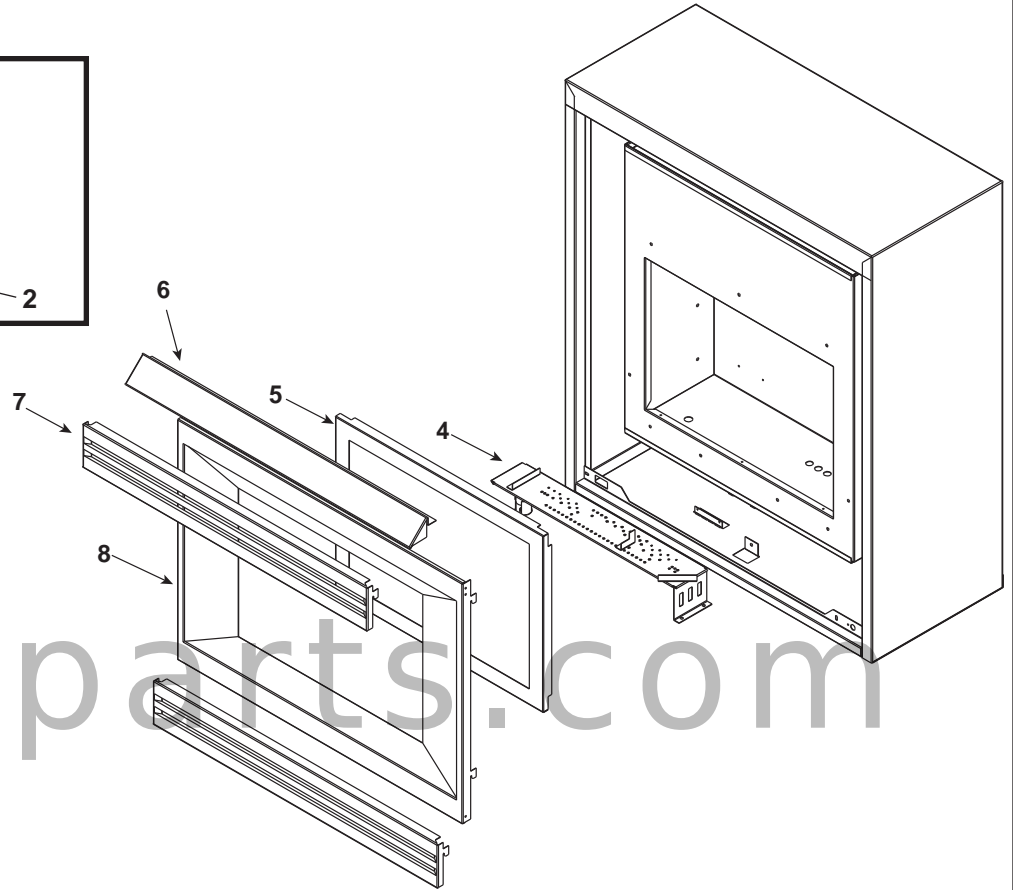

### Log Set Assembly

IMPORTANT: THIS IS DATED INFORMATION. Parts must be ordered from a dealer or distributor. **Hearth and Home Technologies does not sell directly to consumers.** Provide model number and serial number when requesting service parts from your dealer or distributor.

**Stocked at Depot**

ITEM	DESCRIPTION	COMMENTS	PART NUMBER	
	Log Set Assembly	No longer available	LOGS-SL3	
		No longer available	LOGS-3000	
		No longer available	LOGS-SL3	
		No longer available	LOGS-3000	
1	Log 1		SRV446-704	
2	Log 2 (Two Each)		SRV446-702	
3	Log 3 (Two Each)		SRV446-715	
4	Burner NG	No longer available	SRV401-325A-NG	
		No longer available	401-281A	
	Burner LP	No longer available	SRV401-325A-LP	
		No longer available	401-281A	
5	Glass Door Assembly	No longer available	GLA-SL3	
6	Hood	No longer available	SRV401-143	
7	Lower/Upper Grill	No longer available	401-114	
8	Decorative Front	No longer available	401-112	