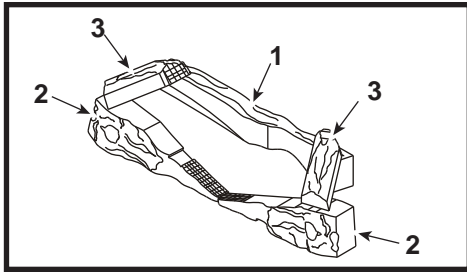

### Log Set Assembly

IMPORTANT: THIS IS DATED INFORMATION. Parts must be ordered from a dealer or distributor. **Hearth and Home Technologies does not sell directly to consumers.** Provide model number and serial number when requesting service parts from your dealer or distributor.

**Stocked at Depot**

ITEM	DESCRIPTION	COMMENTS	PART NUMBER	
	Log Set Assembly	No longer available	LOGS-SL3	
		No longer available	LOGS-3000	
		No longer available	LOGS-SL3	
		No longer available	LOGS-3000	
1	Log 1		SRV446-704	
2	Log 2 (Two Each)		SRV446-702	
3	Log 3 (Two Each)		SRV446-715	
4	Burner NG	No longer available	SRV401-325A-NG	
		No longer available	401-281A	
	Burner LP	No longer available	SRV401-325A-LP	
		No longer available	401-281A	
5	Glass Door Assembly	No longer available	GLA-SL3	
6	Hood	No longer available	SRV401-143	
7	Lower/Upper Grill	No longer available	401-114	
8	Decorative Front	No longer available	401-112	