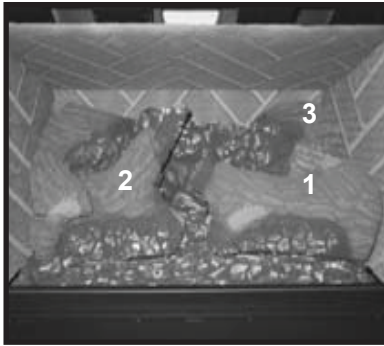

No one builds a better fire

Gas Stove - DV

Beginning Manufacturing Date: Aug 2003
Ending Manufacturing Date: August 2014

Color	SKU No.	Mfg. Dates
Matte Black	Tiaraii-BK-B	8/03-8/14
Brown	Tiaraii-BR-B	8/03-8/14
Espresso	Tiaraii-CES	9/07-8/14

Color	SKU No.	Mfg. Dates
Almond	Tiaraii-AL-B	8/03-8/05
Green	Tiaraii-GR-B	8/03-8/05
Tuscan Olive	Tiaraii-CTO	9/07-3/11

Log Set Assembly

Part number list on following page.