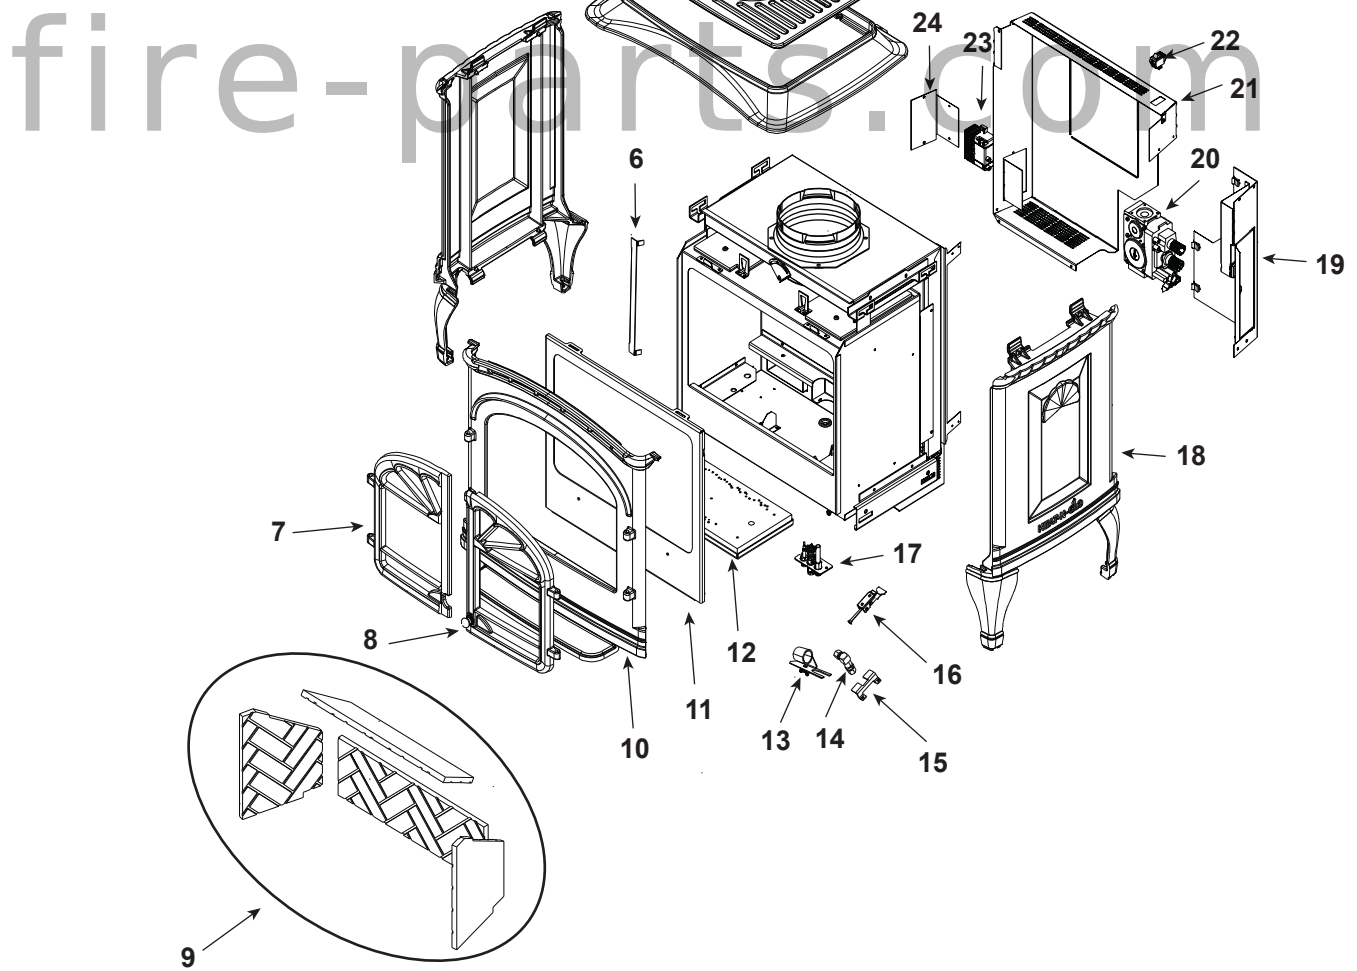

No one builds a better fire

Gas Stove - DV

Beginning Manufacturing Date: Aug 2003
Ending Manufacturing Date: August 2014

Color	SKU No.	Mfg. Dates
Matte Black	Tiaraii-BK-B	8/03-8/14
Brown	Tiaraii-BR-B	8/03-8/14
Espresso	Tiaraii-CES	9/07-8/14

Color	SKU No.	Mfg. Dates
Almond	Tiaraii-AL-B	8/03-8/05
Green	Tiaraii-GR-B	8/03-8/05
Tuscan Olive	Tiaraii-CTO	9/07-3/11

Log Set Assembly

Part number list on following page.