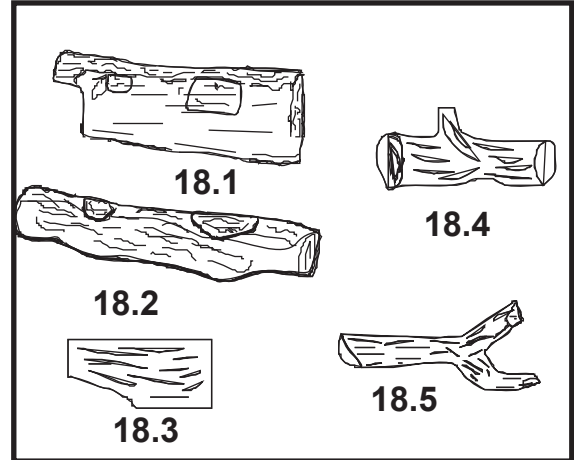

#18 Split Log Set Assembly

IMPORTANT: THIS IS DATED INFORMATION. Parts must be ordered from a dealer or distributor. **Hearth and Home Technologies** does not sell directly to consumers. Provide model number and serial number when requesting service parts from your dealer or distributor.

Stocked at Depot

ITEM	DESCRIPTION	COMMENTS	PART NUMBER	
17	Split Log Set	Post 26/96		
17.1	Log - Back		SRV22928	
17.2	Log - Front		SRV22932	
17.3	Log - Middle Right		SRV22934	
17.4	Log - Middle Left	No longer available	22933A	
17.5	Log - Top Left		SRV22935	
17.6	Log	No longer available	22544	
18	Split Log Assembly	26/96 thru 26/97		
18.1	Log - Back		SRV22928	
18.2	Log - Front		SRV22932	
18.3	Log - Top Right		SRV24839	
18.4	Log - Top Right		SRV25255	
18.5	Log - Middle Right		SRV22930	

Additional service part numbers appear on following page.