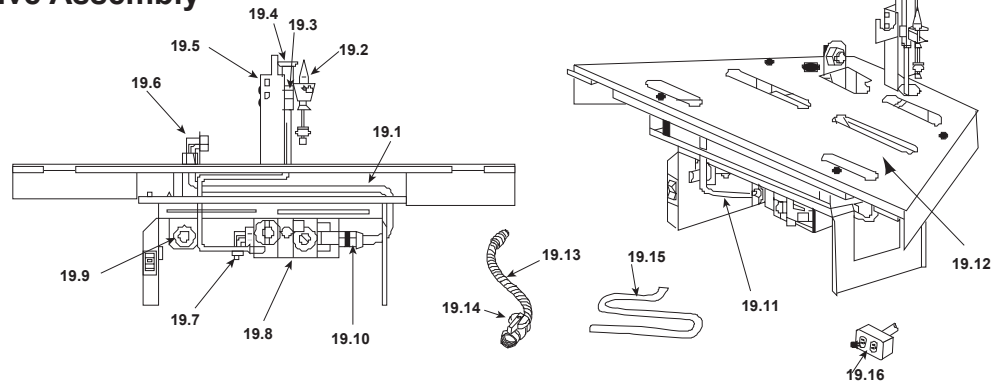

#19 Standing Pilot Valve Assembly

IMPORTANT: THIS IS DATED INFORMATION. Parts must be ordered from a dealer or distributor. **Hearth and Home Technologies does not sell directly to consumers.** Provide model number and serial number when requesting service parts from your dealer or distributor.

**Stocked
at Depot**

ITEM	DESCRIPTION	COMMENTS	PART NUMBER	
19.1	Burner Supply Tube	Pre 29/97	26482	Y
		Post 29/97	27002	Y
19.2	Thermocouple		72956	Y
19.3	Pilot Orifice (.021) - NG		446-505	Y
	Pilot Orifice (.0115) - LP		446-517	Y
19.4	Pilot Assembly - NG		4021-732	Y
	Pilot Assembly - LP		4021-733	Y
19.5	Thermopile		2103-512	Y
19.6	Brass Elbow		17524	
19.7	Brass Connector - Flex		4021-045	
19.8	Valve - NG	Pre 18/02 (Fixed)	23363	Y
		Post 18/02	24033	Y
	Valve - LP	Pre 18/02 (Fixed)	25812	Y
		Post 18/02	24034	Y
19.9	Push Button Ignitor		291-513	Y
19.10	Brass Connector - Male		13425	
19.11	Pilot Tube Kit (unassembled)		26471	Y
	Pilot Tube Kit - assembled		446-301	Y
19.12	Hearth Sheet	No longer available	23676	
		Post 29/97	26854	
19.13	Flex Gas Line, 16 in.		17245B	Y
19.14	ON/OFF Valve		15697	Y
19.15	Main Burner Tube	Pre 29/97	21573	Y
	Flat Burner Assembly	Post 29/97	26821	Y
19.16	Junction Box Kit		22130	Y
	Burner Orifice (.101) - NG	Pre 29/97	17811	Y
		Post 29/97	13410	Y
	Burner Orifice (.059) - LP	Pre 29/97	17236	Y
		Post 29/97	13445	Y