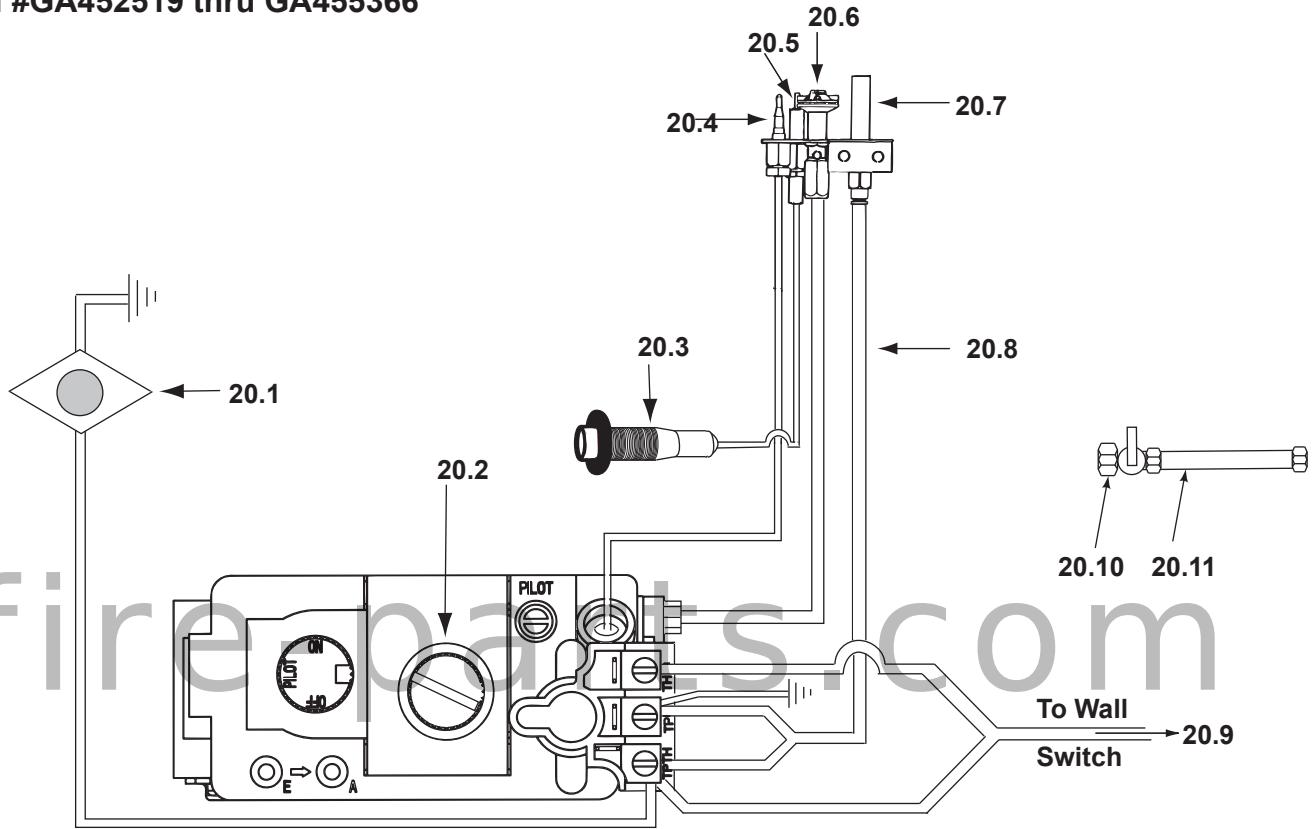

#20 S.I.T. Pilot Valve Assembly
SN #GA452519 thru GA455366

IMPORTANT: THIS IS DATED INFORMATION. Parts must be ordered from a dealer or distributor. **Hearth and Home Technologies does not sell directly to consumers.** Provide model number and serial number when requesting service parts from your dealer or distributor.

Stocked at Depot

ITEM	DESCRIPTION	COMMENTS	PART NUMBER	
20.1	High Limit Switch		24967	Y
20.2	Valve - NG		418-500	Y
	Valve - LP		418-501	Y
20.3	Push Button Igniter		291-513	Y
20.4	Thermocouple		72956	Y
20.5	Igniter		30639	Y
20.6	Pilot Assembly - NG	No longer available	30200	
	Pilot Assembly - LP	No longer available	30201	
20.7	Thermopile		2103-512	Y
20.8	Pilot Supply Tube	No longer available	30064	
20.9	Wall Switch Wire Assembly	No longer available	14720	
20.10	ON/OFF Valve		15697	Y
20.11	Flex Gas Line, 16 in.		17245B	Y
	Burner Orifice (.101) - NG		13410	Y
	Burner Orifice (.059) - LP		13445	Y

Additional service part numbers appear on following page.