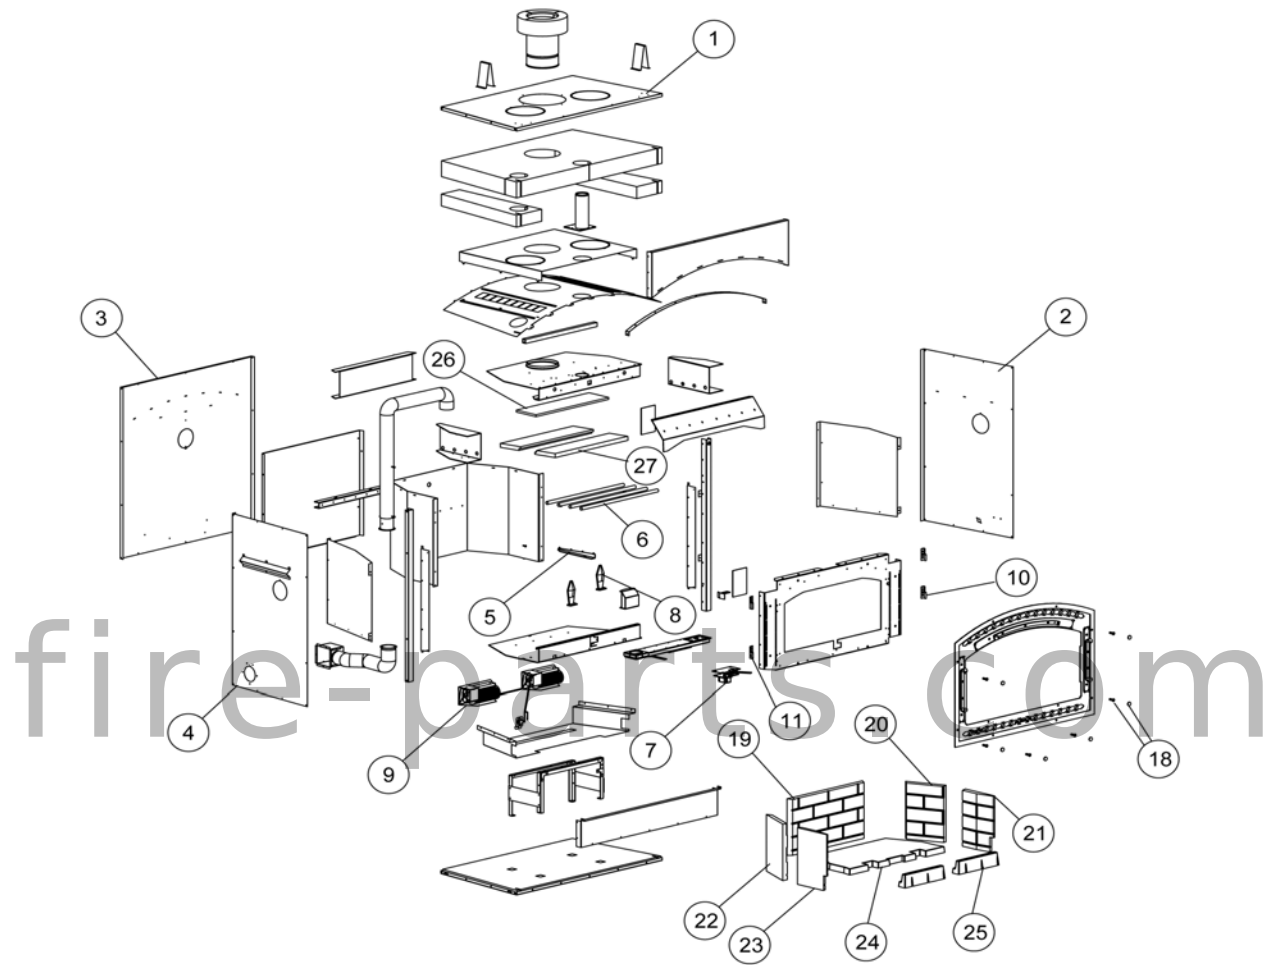

RIGHT SIDE DOOR

LEFT SIDE DOOR