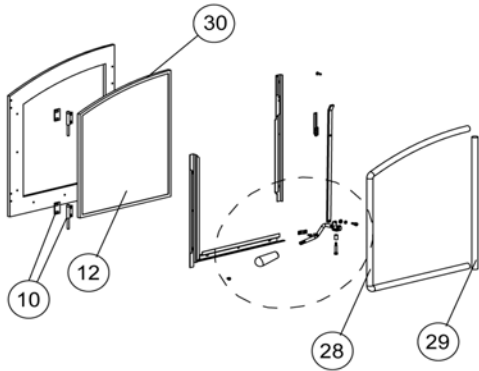

RIGHT SIDE DOOR