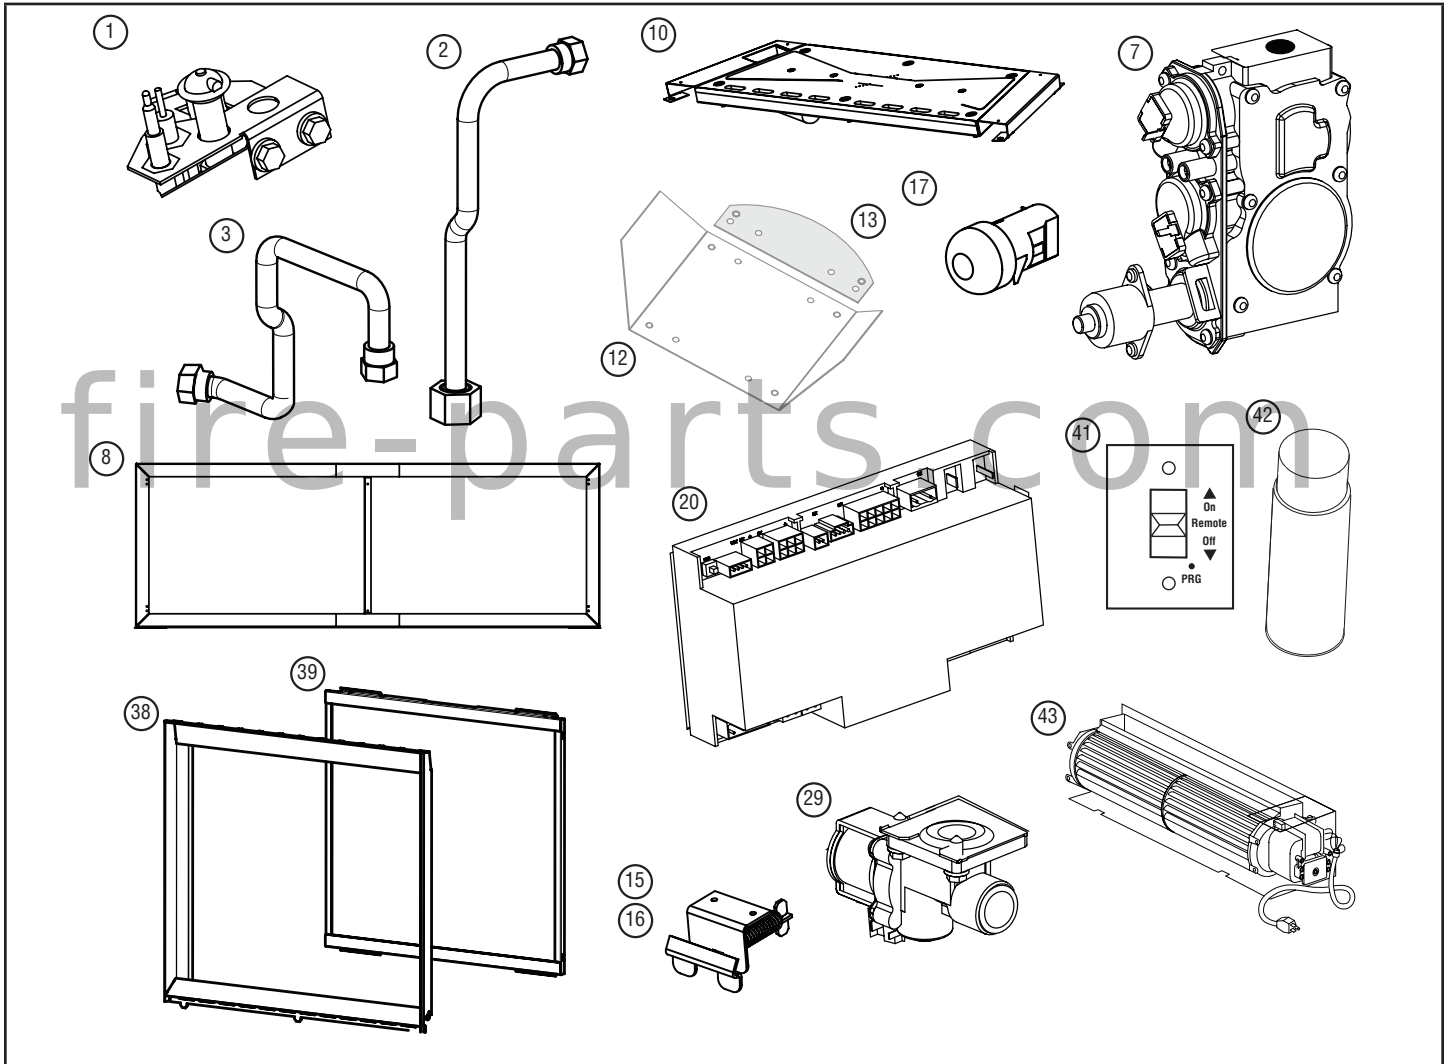

Figure 58: Replacement Parts

Table 37: Homeowner Replacement Parts

Description	35		40		45	
	Catalog Number	Qty	Catalog Number	Qty	Catalog Number	Qty
38 Surround Trim Assembly	H8734	1	H8713	1	H8735	1
39 Glass Door	H9017	1	H9018	1	H9019	1
40 Literature Kit	H9020	1	H9020	1	H9020	1
41 Remote Control Receiver Wall Switch Kit	H8752	1	H8752	1	H8752	1
42 Touch-Up Paint	90L73	1	90L73	1	90L73	1
43 Blower Assembly	H8736	1	H8736	1	H8736	1
44 Volcanic Stone	80L42	1	80L42	1	80L42	1